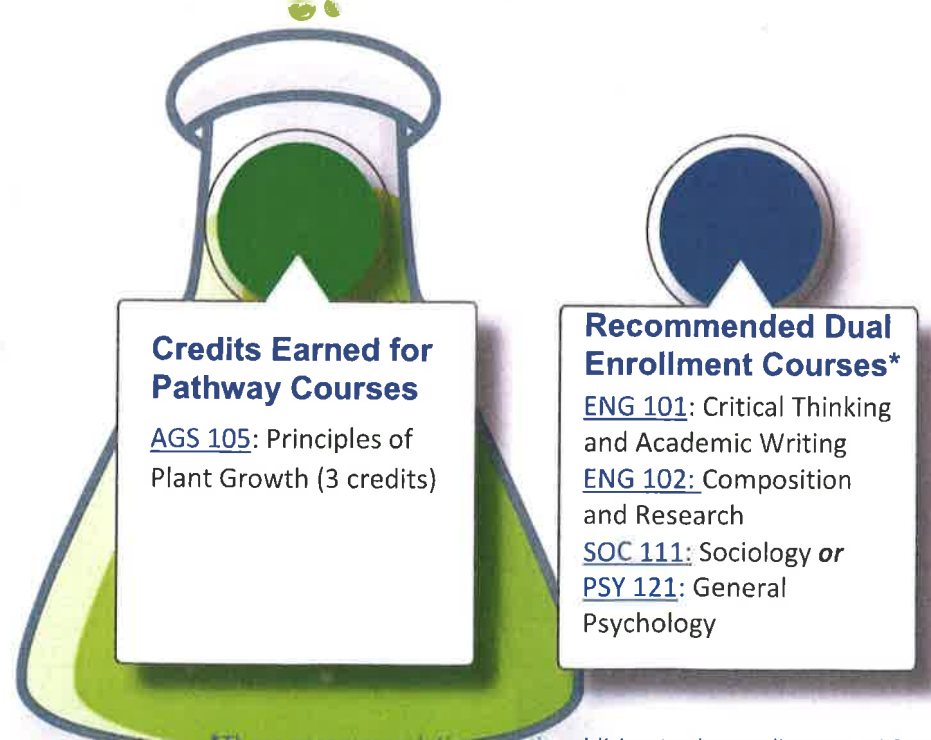

# DEL TECH CONNECTS PATHWAYS

The College is proud to be a partner in the Delaware Pathways initiative. Delaware Pathways is a vehicle to ensure all high school students have the opportunity to fulfill their educational goals and career aspirations. Career pathways begin in the public education system (K-12) through the development and implementation of Career and Technical Education (CTE) programs of study. These pathways allow for students to participate in work-based learning opportunities and provide articulated credit toward many Delaware Tech degree and workforce training programs.

## Plant Science

\*These recommendations are in addition to the credits earned for pathway completion. Offerings vary by high school. Visit our [dual enrollment](#) web page for more details.