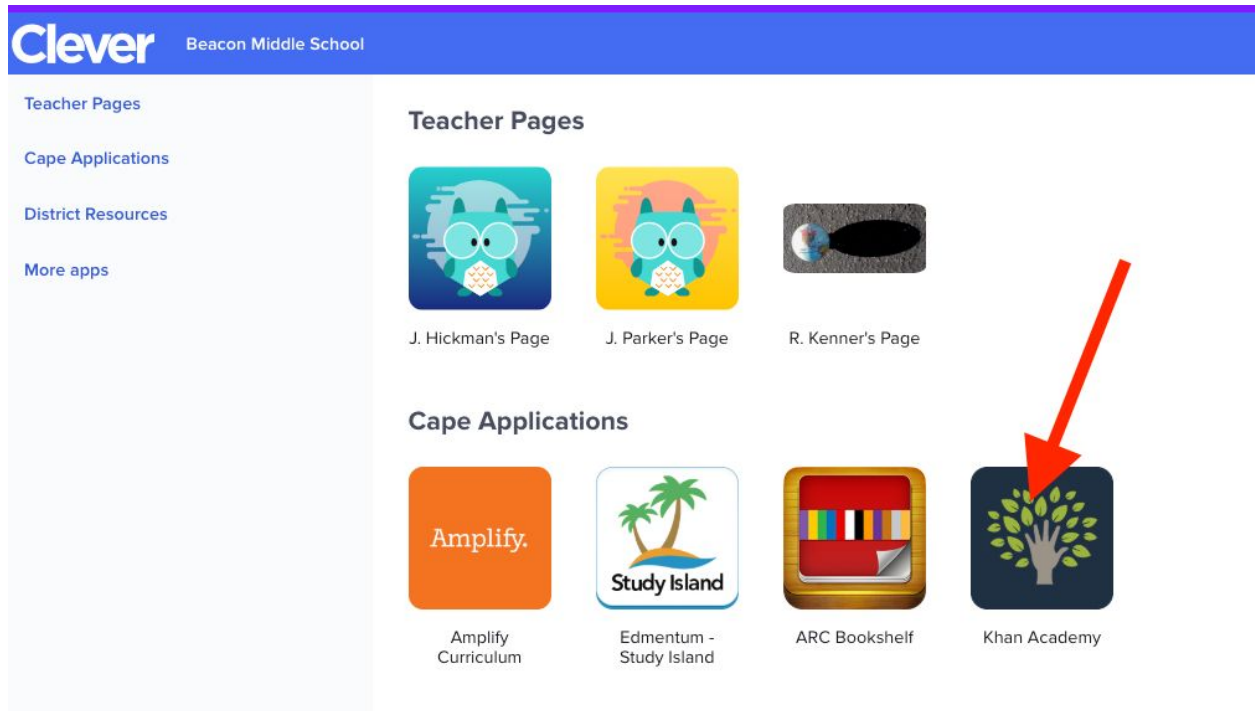

CHSD Clever Login for Khan Academy

To login to ARC BookShelf, students and teachers will need to login to Clever.

1. Have students open the Clever app on their iPad.
(Students/Teachers can also open Safari. Go to clever.com. Click "login as a student/teacher" in the upper right.)

A screenshot of the Clever login page for Cape Henlopen School District. The page has a white background with a blue border. At the top, it says "Cape Henlopen School District" and "Not your district?". Below that is the heading "Login information". There are two input fields: "USERNAME" and "PASSWORD". The password field has a "Show" link next to it. Below the fields is a link: "Having trouble? [Get help signing in!](#)". At the bottom right, there is a "Log in" button and a link for "District Admin Login".

3. Once logged in, students need to click the ARC BookShelf application.

The first time you login, you may get prompted with some introductory windows.

Select your grade level classes.

Personalize Khan Academy