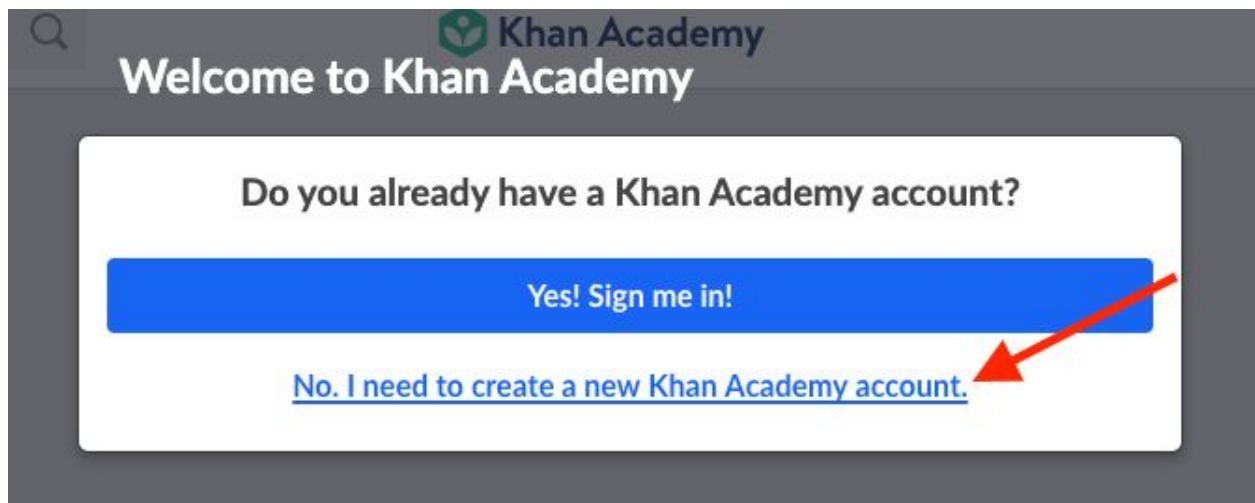

The first time you login, you may get prompted with some introductory windows.